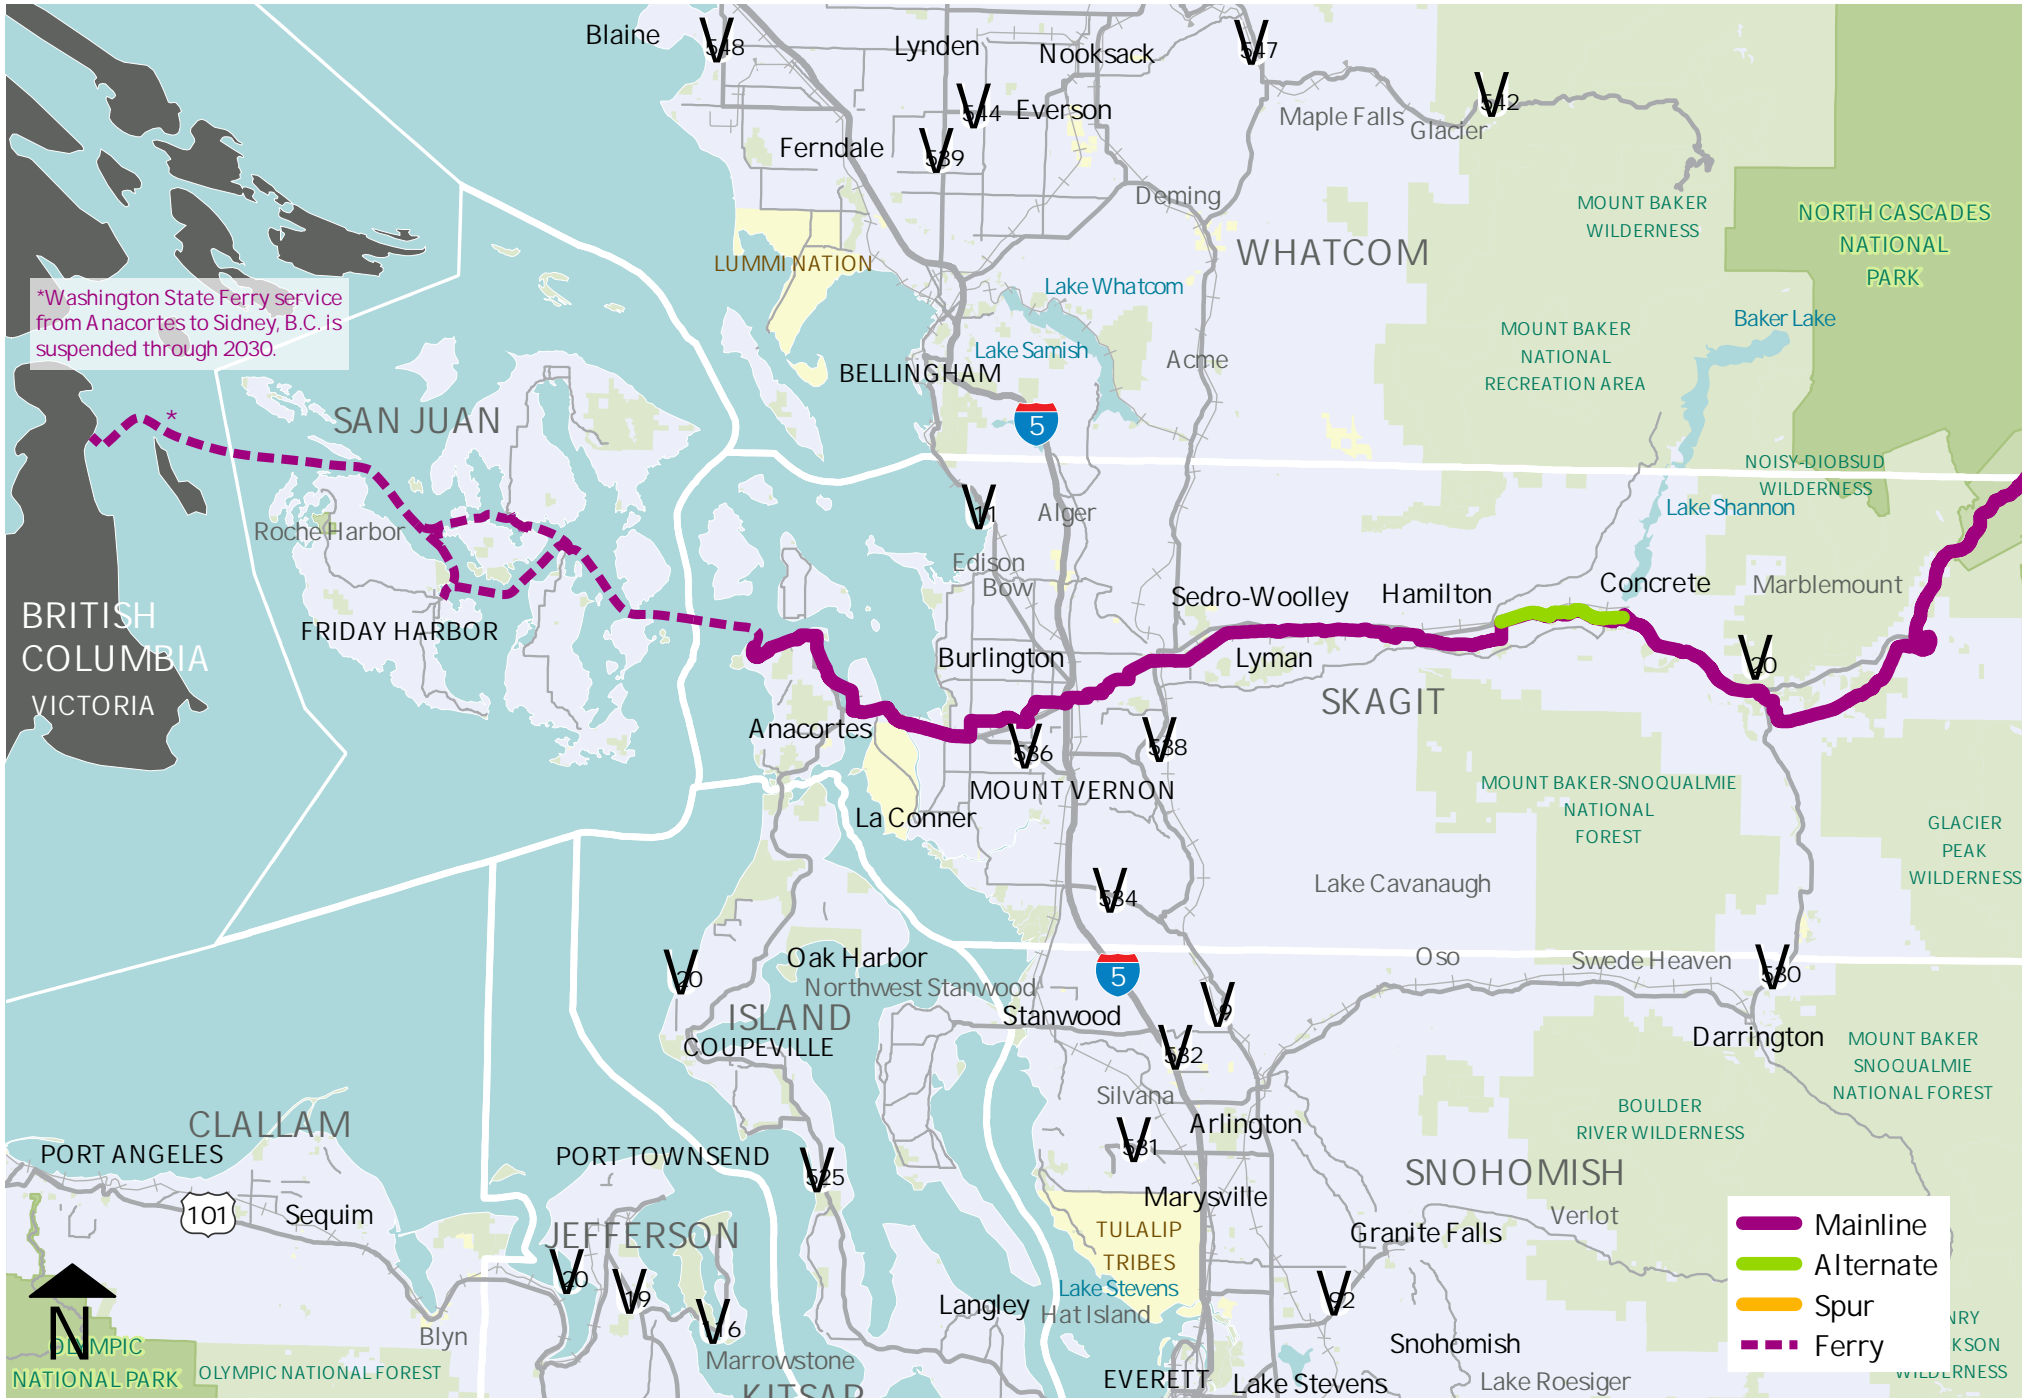

# U.S. Bicycle Route 10 - Section D

\*Washington State Ferry service from Anacortes to Sidney, B.C. is suspended through 2030.